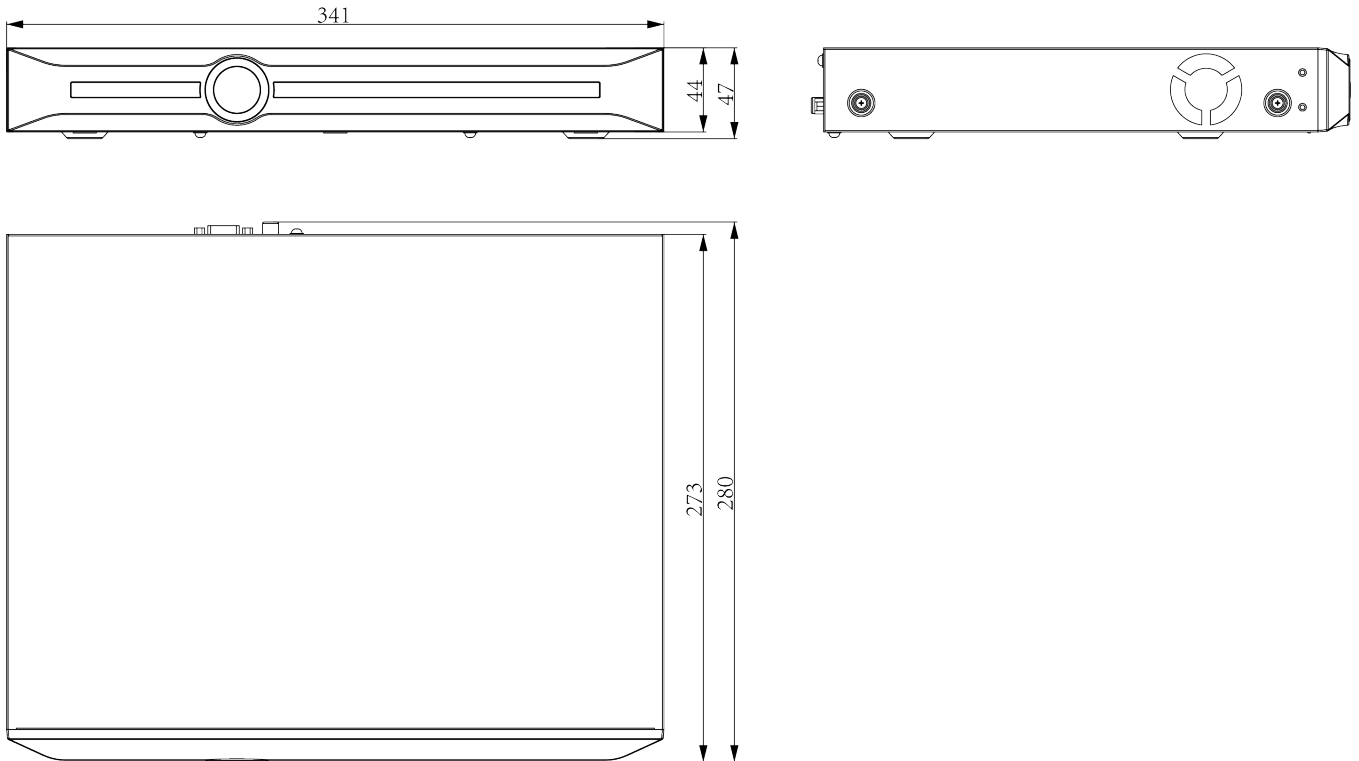

Face Detection

Face Attributes	Gender; Age
-----------------	-------------

Storage

HDD Capacity	Up to 10 TB capacity for each HDD
Disk Group	2 Disk Group

External Port

USB	2×USB2.0
HDMI	1×HDMI(supports up to 4K resolution output)
VGA	1×VGA
Network Interface	1×RJ-45, 10/100/1000 Mbps self-adaptive Ethernet port
SATA	2×SATA interface
Alarm I/O	4-ch, TTL inputs, 3mA, 3.3VDC; 1-ch, relay output, 1A, 24VDC

General

UI Language	Simple Chinese; Traditional Chinese; English; Spanish; Korean; Italian; Turkish; Russian; Thai; French; Polish; Dutch; Hebrew; Arabic; Vietnamese; German; Ukrainian; Portuguese; Albanian
Power Supply	DC12V 3.3A
Power Consumption	<10W(HDD not included, idling)
NetWeight	1.6 kg
GrossWeight	3kg
Boundary Dimensions	341(L)273(W)47(H)mm
Package Dimensions	415(L)140(W)375(H)mm
Operating Temperature	-10°C~+55°C (+14°F~+131°F)
Operating Humidity	10%~90%RH (non-condensing)
Storage Temperature	-20°C~+60°C (-4°F~+140°F)
Package Kit	Network Video Recorder; Screw Pack; Mouse; Power Adapter; European Standard Power Cord

DIMENSIONS (Unit: mm)

Physical Interfaces