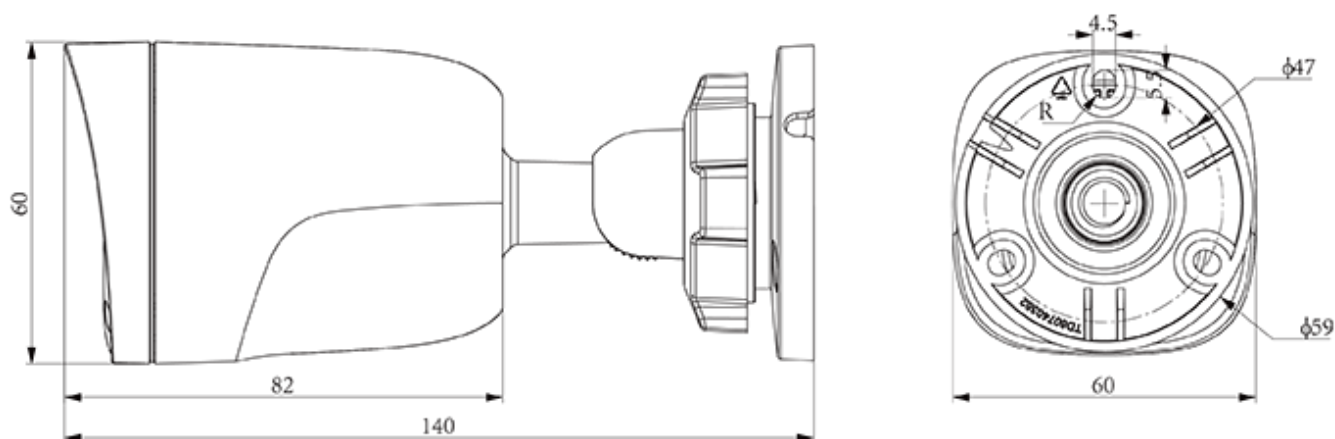

TC-C321N Spec:I3/E/Y/2.8mm/V2.0

Bullet Camera

AK Series

KEY FEATURES

- Plastic housing
- Up to Max. Resolution
- S+265/H.265/H.264B/H.264M/H.264H
- Color:0.02Lux@(F2.0,AGC ON),B/W:0Lux with IR
- IR Range 30m
- Built-in Mic
- Support Smart surveillance
- Operating Conditions -30°C~60°C(No turning on the light), Humidity 95% or less (no condensation)
- POE 802.3af;MAX 6W
- IP67

SPECIFICATIONS

Camera	
Image Sensor	1/3"CMOS
Min. Illumination	Color:0.02Lux@(F2.0,AGC ON),B/W:0Lux with IR
Shutter Time	1s~1/100000s
Day&Night	IR-cut filter with auto switch (ICR)
WDR	DWDR
S/N	>47.8dB
Angle Adjustment	0~360°(P); 0~80°(T); 0~360°(R)
Lens	
Lens Type	Fixed focal lens
Focal Length	2.8mm
Lens Mount	M12
Aperture Range	F2.0
Field of View	94.4°(H); 53.2°(V); 108.2°(D)
DORI Distance	Detect:41.48m Observe:16.46m Recognize:8.3m Identify:4.1m
Illuminator	
IR LEDs	2
IR Distance	30m
Wavelength	850nm
Compression Standard	
Video Compression	S+265/H.265/H.264B/H.264M/H.264H
Video Bit Rate	32k~4Mbps
Audio Compression	G.711A/G.711U
Audio Sampling Rate	8kHz
Image	
Main Stream	PAL:25fps(1920×1080, 1280×720, 704×576, 640×480) NTSC:30fps(1920×1080, 1280×720, 704×480, 640×480)
Sub Stream	PAL:25fps(704×576, 704×288, 352×288, 640×360) NTSC:30fps(704×480, 704×240, 352×240, 640×360)
BLC	Yes
HLC	Yes
AGC	Yes
3D DNR	Yes
White Balance	Auto/Semi-Auto/Manual/Sunshine/Nature Light/Warmlight Lamp/Daylight Lamp/Filament Lamp/Lock White Balance
OSD	Overlay of additional characters in 1 regions, 1 line, with a maximum of 48 characters or 16 Chinese characters per region; 16*16/32*32/48*48
Privacy Mask	4 black static areas
Defog	Yes

DIMENSIONS (Unit: mm)

Assembly diagram of Junction Box

TC-P54BM Spec:V5

A36