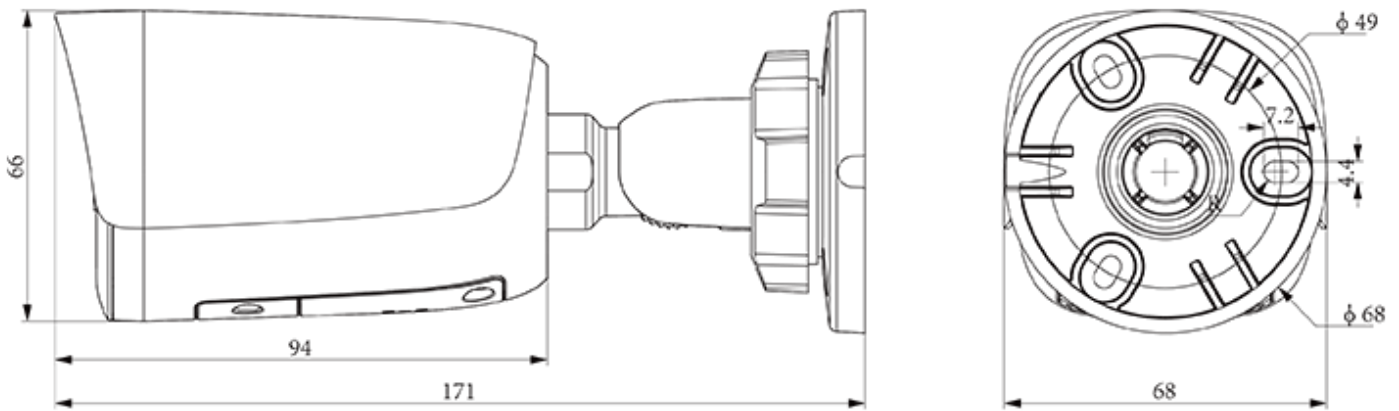

Storage Humidity	Humidity 95% or less (no condensation)
Power Supply	DC12V±25%,MAX 6.5W; POE 802.3af,MAX 8W
Protection	Surge4000V; ESD6000V; IP67
Boundary Dimensions	170(L)73(W)73(H)mm
Package Dimensions	195(L)95(W)105(H)mm
GrossWeight	0.73kg

DIMENSIONS (Unit: mm)

Assembly diagram of Junction Box