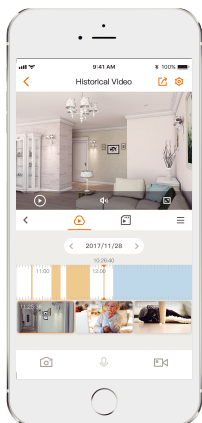

- **3MP QHD Video**
  See more details than 1080P
- **100% Wire-Free**
  Supports 2.4 GHz Wi-Fi, Free of network cabling and power wiring hassles
- **15000mAh Rechargeable Battery**
  DC 5V Power Supply Rechargeable Battery Power
- **Siren & Spotlight**
  Once an intruder is detected, the camera's spotlights and siren will be triggered or manually activated to warn off the would-be criminal.
- **PIR PIR+Human Detection**
  Discerns people and motion detection. More accurate alerts.
- **Low-Battery Notifications**
  Informs you when battery level goes down to 20%, 10%, so you can charge it in time.
- **Two-way Talk**
  Using variable sound when taking real-time talk with people in front of the camera
- **Auto Tracking**
  Track moving targets in time.
- **Type-C**
  Type-C interface with better adaptability.
- **IP66**
  Weatherproof for outdoor conditions
- **Flexible and Secure Storage**
  insert a micro SD card for local storage (up to 256GB).
- **Works with Solar Panel**
  Works with Imou Solar Panel for battery charging