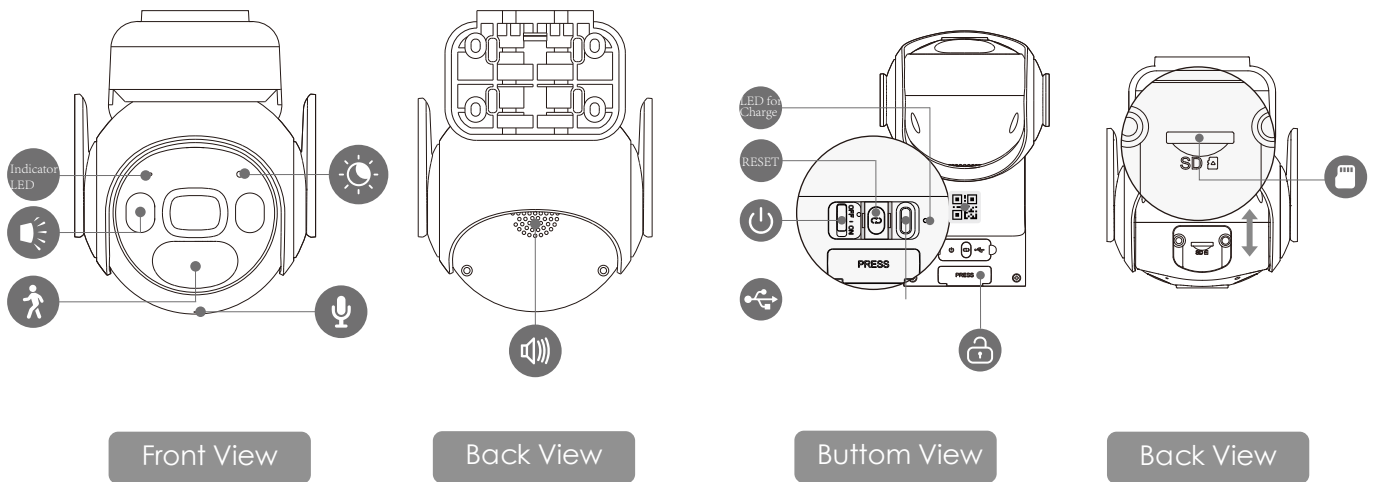

Auto Tracking
Track moving targets in time.
- 

Type-C
Type-C interface with better adaptability.
- 

IP66
Weatherproof for outdoor conditions
- 

Flexible and Secure Storage
insert a micro SD card for local storage (up to 256GB).
- 

Specifications

Camera

3MP(2304*1296)
 Night Vision: 20m(23ft) Distance
 3.6mm Fixed Lens
 Field of View : 88° (H), 45° (V), 107° (D),
 (330° Pan, 90° Tilt)

Video & Audio

Video Compression : H.265
 Up to 15fps Frame Rate
 8x Digital Zoom
 Two-way Audio

Network

Wi-Fi:IEEE802.11b/g/n,50m Open Field
 Imou App: iOS, Android

Auxiliary Interface

Built-in Mic & Speaker
 Power on / off Button
 Reset Button

General

DC 5V 2A Power / Imou Solar Panel Supply
 Power Consumption:< 3.5W
 Operating Temperature:-20°C~+50°C (-4°F~122°F)
 Charging Temperature:-0°C~+45°C (32°F~112°F)
 Camera Dimensions: XX × XX × XXmm (XX × XX × XX inch)
 Camera Weight: XXg (XXXlb)
 FCC,CE,IC...